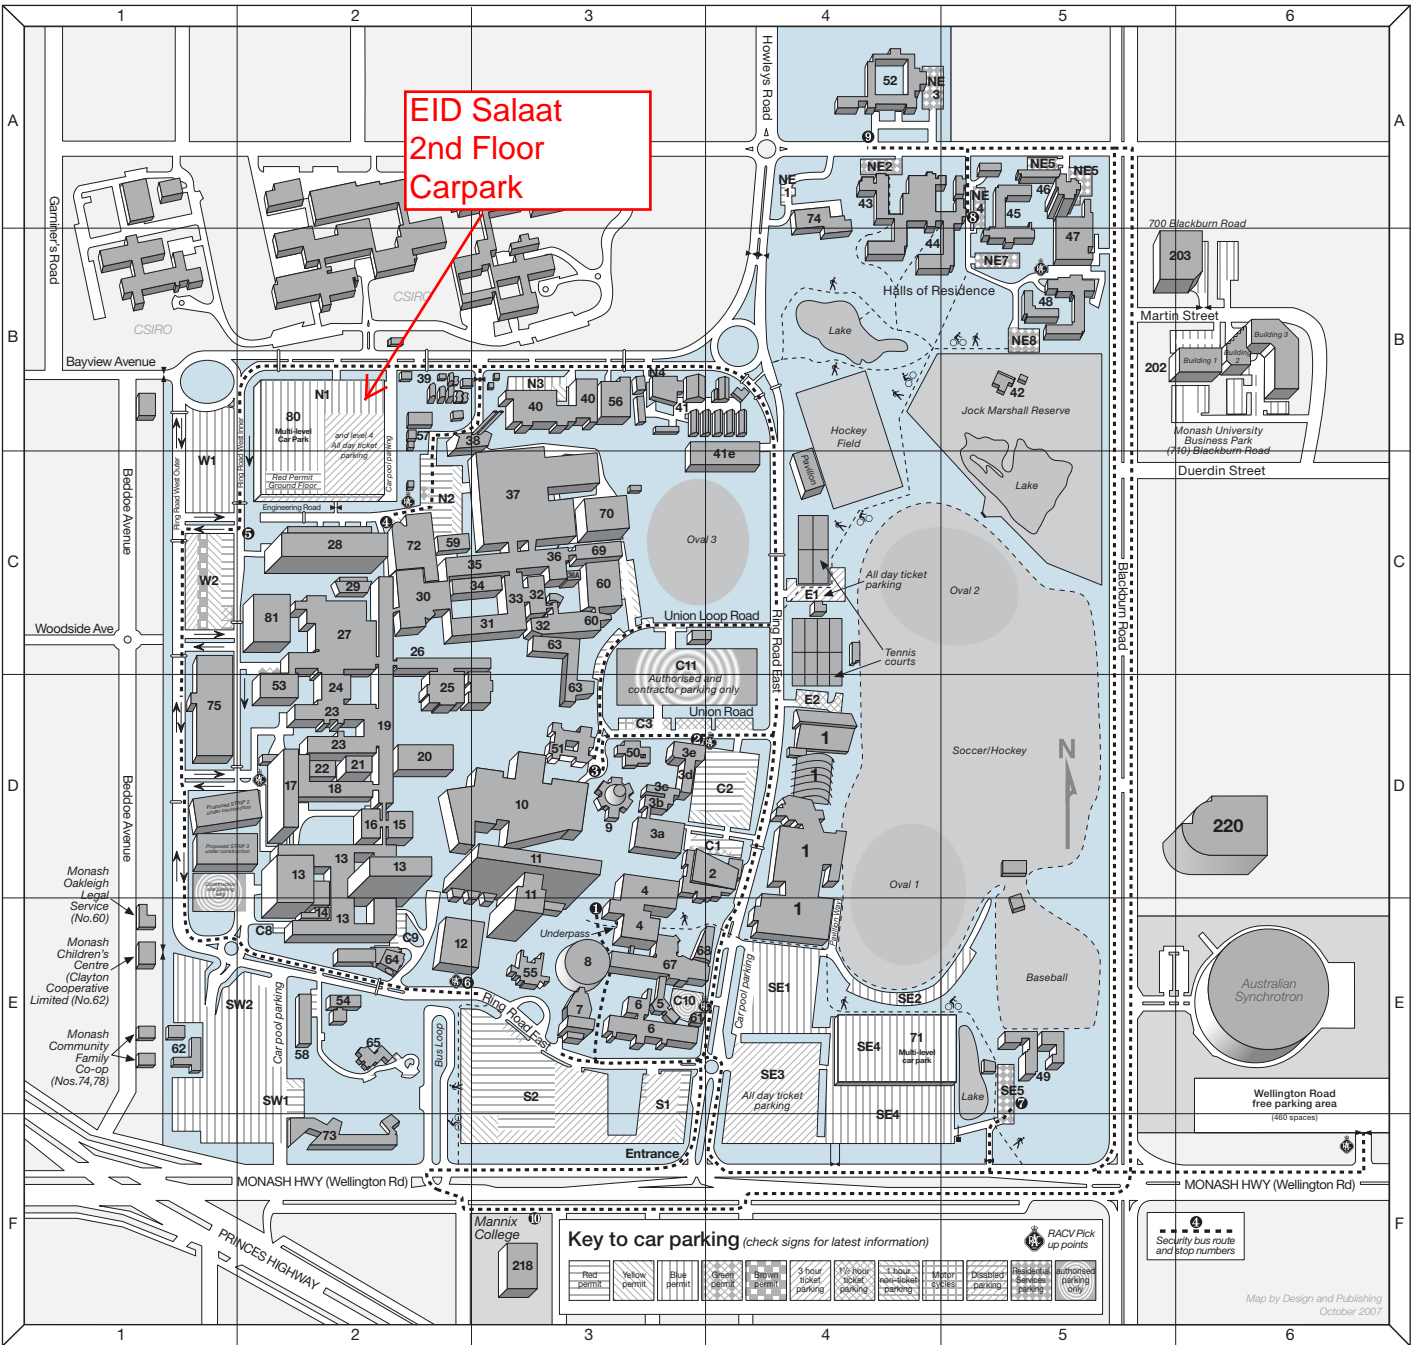

Monash University Clayton campus

Building index

- 1 Monash Sport D4
- 2 Sir Robert Blackwood Concert Hall D4
- 3a Administration Building 3a D3
- 3b Administration Building 3b D3
- 3c Administration Building 3c D3
- 3d Administration Building 3d D3
- 3e Administration Building 3e D3
- 4 Krongold Centre E3
- 5 Education E3
- 7 Alexander Theatre E3
- 8 Rotunda E3
- 9 Religious Centre D3
- 10 Campus Centre D3
- 11 Humanities D3
- 12 Law including Law Library E2
- 13 Medicine D2
- 14 Teaching Facilities Support Unit E2
- 15 Centre for Medical and Health Sciences Education D2
- 16 Biochemistry Teaching Laboratories D2
- 17 Biology D2

- 18 Senior Zoology D2
- 19 Central Science Block D2
- 20 First Year Chemistry D2
- 21 Zoology Lecture Theatres D2
- 22 First Year Biology D2
- 23 Senior Chemistry D2
- 24 Western Science Lecture Theatres D2
- 25 Eastern Science Lecture Theatres D2
- 26 Physics and Computer Science D3
- 27 Senior Physics D3
- 28 Mathematics and Information Technology Services C2
- 29 Northern Science Lecture Theatres C2
- 30 Hargrave-Andrew Library and Cafeteria and Facilities and Conference Office C2
- 31 Engineering Building 31 C3
- 32 Engineering Lecture Theatres C3
- 33 Engineering Building 33 C3
- 34 Engineering Building 34 C3
- 35 Engineering Building 35 C3
- 36 Engineering Building 36 C3
- 36a Engineering Building 36A C3